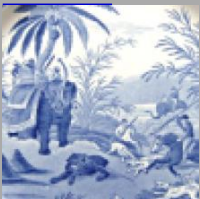

Chinese, Asian and Other Exotic Themes

Date

1758-60

Dimensions

- Length: 7.13 in (18.11 cm)

Maker

Worcester

### Description:

This rare moulded sauceboat is transfer printed with two chinoiserie waterscapes in the reserves on either side and with a third smaller scene in a reserve below the spout. The decoration within the lip and on the interior base are also printed. Indeed, the only handpainting is the blue outlining of the two narrow moulded panels at the rim and the flowerhead within each. The small  
[expand \[+\]](#)

[BACK TO CATALOG INDEX](#)

Printing on porcelain 1750-1800

[View All](#)

Chinese, Asian and Other Exotic Themes

[View All](#)

Examples by Maker

[View All](#)

Printed & Painted