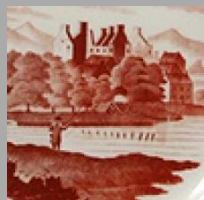

Description:

Pearlware jug, with copper lustre band at the rim and printed in purple with rural scenes. On one side is a farmyard scene with a field worker and a milkmaid going about their work as two children walk away, on the other side a seated man relaxes smoking a pipe while a small boy with a stick and hoop approaches. The front has a painted

[expand](#) [+]

[BACK TO CATALOG INDEX](#)