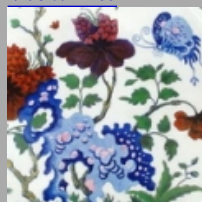

Breakfast & Tea Wares

Pattern Type

Plants

Date

1825-1830

Dimensions

- Diameter: 19.00 in (48.26 cm)
- Height: 11.50 in (29.21 cm)

Maker

New Hall

Worker's Mark:

Painted

[enlarge](#) [+]

Description:

A bone china butter tub on a fixed stand, moulded with ring handles and flower-head finial, printed in warm brown and enhanced with enamels with flowers and leaves, pattern 3618.

[BACK TO CATALOG INDEX](#)

Printing on Porcelain 1800-1900

[View All](#)

Plants

[View All](#)

Examples by Maker

[View All](#)

Printed & Painted