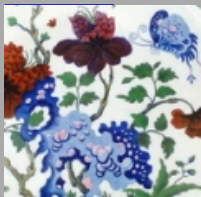

[enlarge](#) [+]

Description:

An earthenware platter printed in blue in a Chinoiserie design and painted in pink, orange, yellow, purple and green overglaze. There are also gilded outlines of the bench, trees, rocks, urn and border. The word Cambria, which is part of the mark, refers not to a pattern title but to the Cambria clay used in the manufacture of the platter. Cambria clay was used

[expand](#) [+]

BACK TO CATALOG INDEX

Printing in a single color on earthenware and stoneware 1820-1850

[View All](#)

Chinese, Asian and Other Exotic Themes

[View All](#)

Examples by Maker

[View All](#)